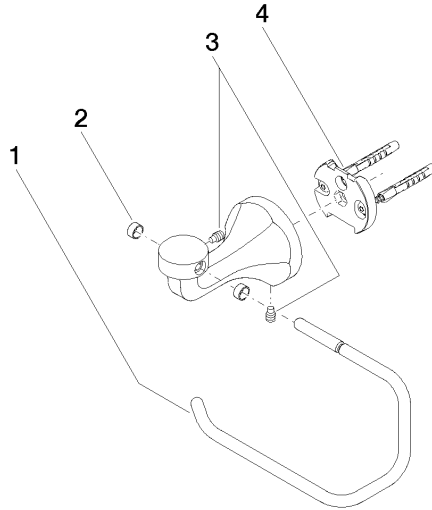

83 500 361

- width 145mm
- height 120 mm
- 95mm projection

	Chrome	83 500 361-00
	Brushed Platinum	83 500 361-06
	Platinum	83 500 361-08
	Durabass (23kt Gold)	83 500 361-09
	Brushed Durabass (23kt Gold)	83 500 361-28
	Brushed Dark Platinum	83 500 361-99

83 500 361

mm [inches]

83 500 361

Parts for other finishes can be found here: Brushed Platinum

Spare parts list

No.	Item Number	Name	Quantity used	Delivery time
1	08 18 70 501-00	bow	1	10
2	08 18 40 505 90	sleeve	2	2
3	04 31 11 140 00 90	pin	2	2
4	05 17 97 507 00 90	fixing set	1	2