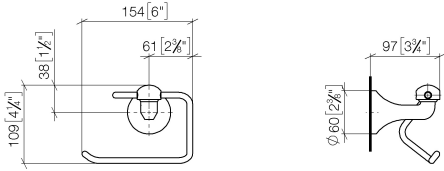

83 500 361

- width 145mm
- height 120 mm
- 95mm projection

	Chrome	83 500 361-00
	Brushed Platinum	83 500 361-06
	Platinum	83 500 361-08
	Durabass (23kt Gold)	83 500 361-09
	Brushed Durabass (23kt Gold)	83 500 361-28
	Brushed Dark Platinum	83 500 361-99

83 500 361

mm [inches]

83 500 361

Parts for other finishes can be found here: Brushed Platinum

Spare parts list

No.	Item Number	Name	Quantity used	Delivery time
1	08 18 70 501-00	bow	1	10
2	08 18 40 505 90	sleeve	2	2
3	04 31 11 140 00 90	pin	2	2
4	05 17 97 507 00 90	fixing set	1	2